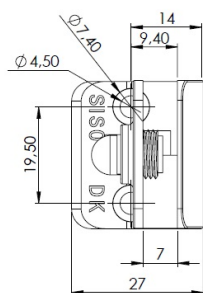

PRODUCT SHEET

Description:

Glass Door Hinge "Square" Centre, L, Alu, F/Narrow Frames,W/ Short Mounting Plate, F/Inset Doors, Thickness 4-6mm,1 Zamak, Screw W/PVC Tip & 1 Zamak Screw W/Hard $\varnothing 5 \times 3,5$ mm Extension,, Catch Made Of ABS Plastic

Item number:

15.06.261-0

Units	Box	Carton	HS Code	Barcode
Pcs.	10	100	8302100090	 5704866055079

Glass thickness 4 - 6 mm

SISO A/S

Mileparken 11
DK-2740 Skovlunde
Denmark
VAT: DK 24786013

Phone +45 45 830 900