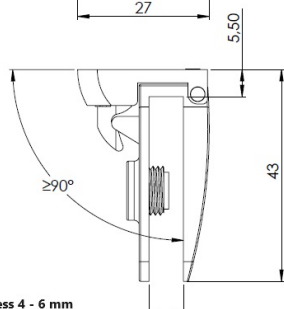

PRODUCT SHEET

Description:

Glass Door Hinge "Square" Centre, L, Alu, F/Narrow Frames,W/ Short Mounting Plate, F/Inset Doors, Thickness 4-6mm,1 Zamak, Screw W/PVC Tip & 1 Zamak Screw W/Hard $\varnothing 5 \times 3,5$ mm Extension,, Catch Made Of ABS Plastic

Item number:

15.06.261-0

Units	Box	Carton	HS Code	Barcode
Pcs.	10	100	8302100090	 5704866055079

Glass thickness 4 - 6 mm

SISO A/S

Mileparken 11
DK-2740 Skovlunde
Denmark
VAT: DK 24786013

Phone +45 45 830 900